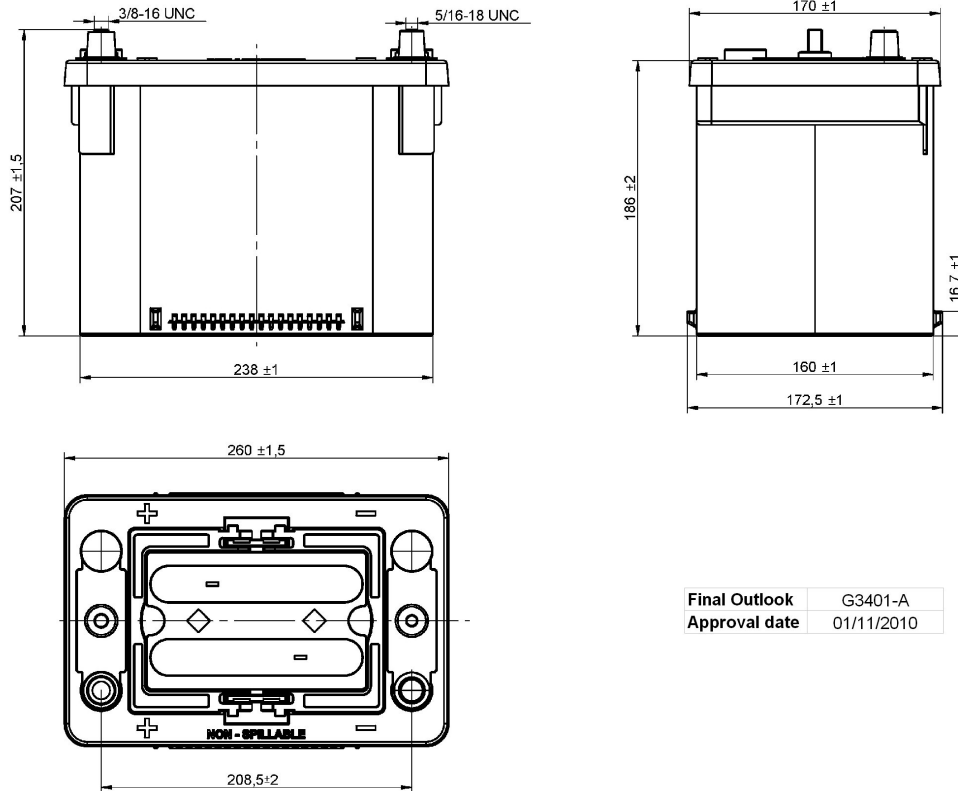

Central Article Code: G34075M01-A
 Local Code:

Created: 06/09/2005
 Modified: 03/05/2018

Final Outlook	G3401-A
Approval date	01/11/2010

PERFORMANCES

Voltage (V):	12 V	
C20 (Ah):	50.0	20 h
Cranking (A):	750	EN
Charge:	CHARGED	
Technology:	Orbital	
Grid:	Pb-Sn	

CONTAINER

Type:	G34	BLACK
Hold Down:	B7	
H.D. Adapter:	No	

COVER

Type:	Maxxima/Orbital BLUE LIGHT
Polarity:	ETN 1
Terminals:	SAE M 3/8" - 5/16" taper&stud
Terminal Adapter:	No
SOCI:	No
Ventilation:	Central
Filter:	2 Filters
Lateral Plug:	No

STD. DIMENSIONS

Length (mm ± 2):	260
Width (mm ± 2):	173
Height (mm ± 2):	206

PLUGS

Type:	6 x Valve+Cov	BLACK
-------	---------------	-------

HANDLES

Type:	2 x Integrated	BLACK
-------	----------------	-------

OTHERS

Degassing Tube:	No
3/8-5/16 nuts in plastic bag	

All figures show nominal values. Tolerances are according to EN50342 and applicable European Regulations.